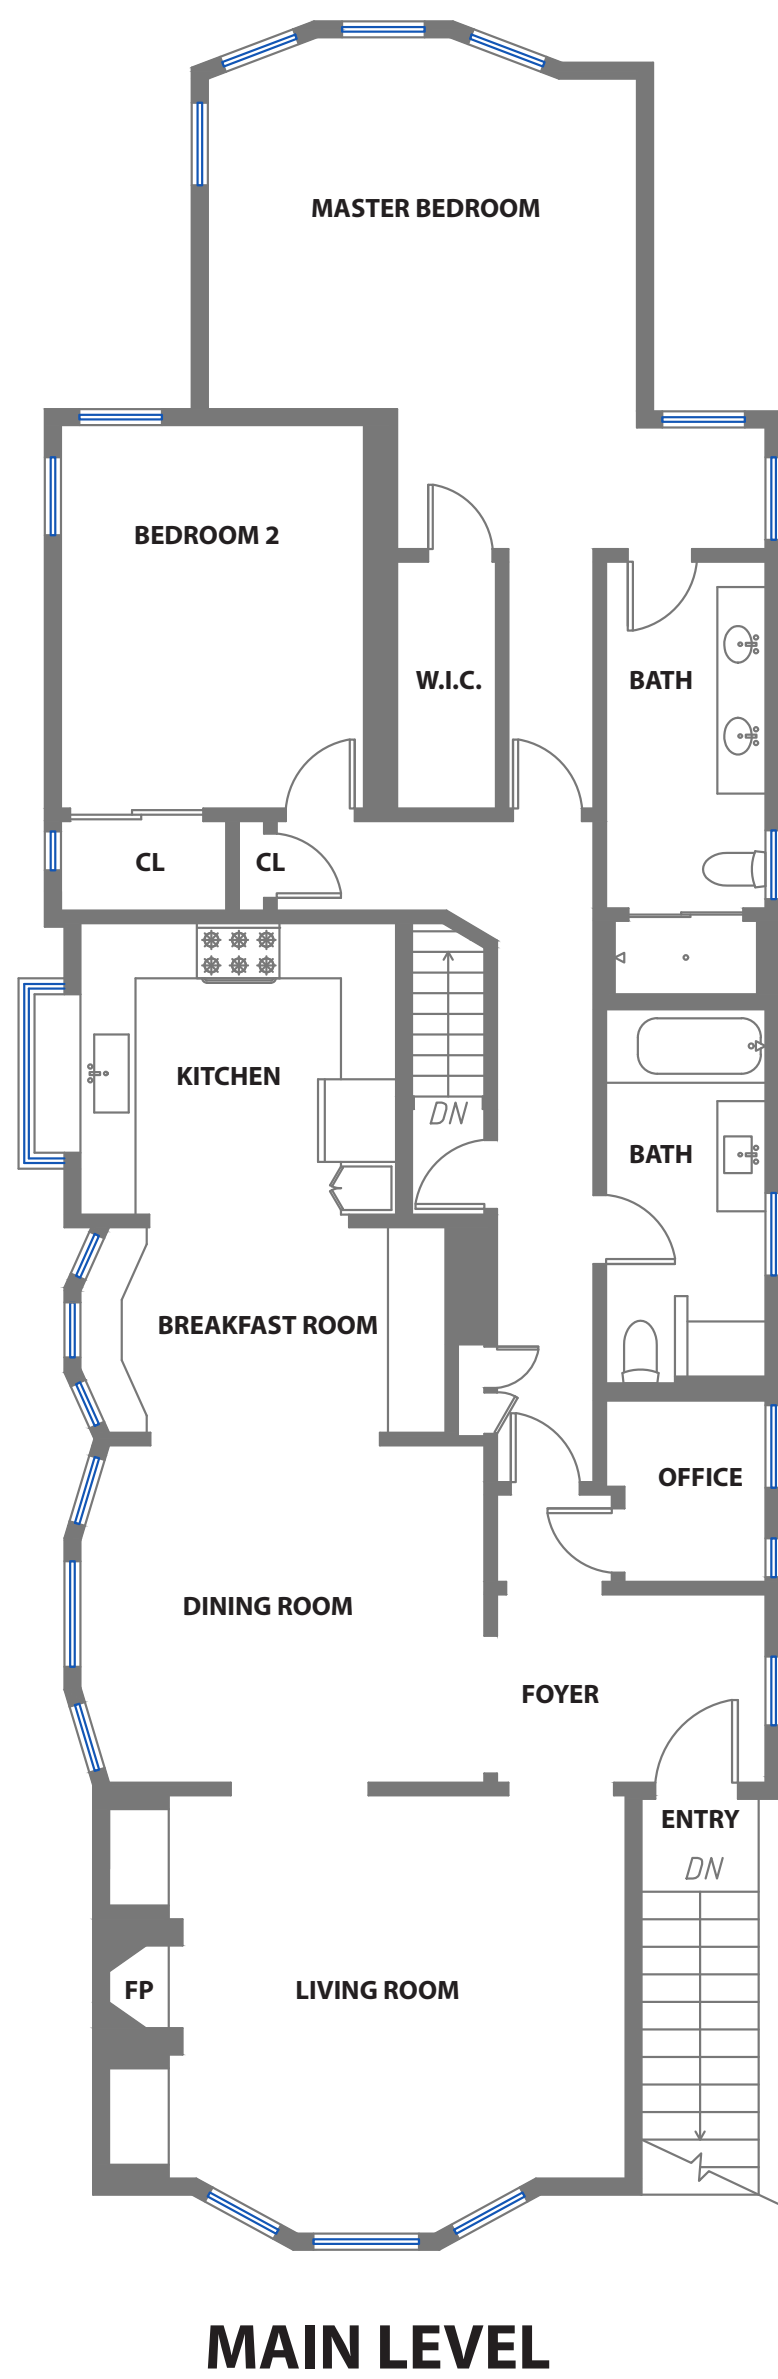

2323 FUNSTON AVENUE

SAN FRANCISCO, CALIFORNIA

DISCLAIMER: RENDERING BY OPEN HOMES PHOTOGRAPHY.
ALL MEASUREMENTS ARE APPROXIMATE AND MAY NOT BE EXACT.

DO NOT RELY ON THE ACCURACY OF THIS FLOOR PLAN WHEN DETERMINING THE PRICE OF A PROPERTY OR
MAKING DECISIONS REGARDING BUYING OR SELLING OF PROPERTIES WITHOUT INDEPENDENT VERIFICATION.